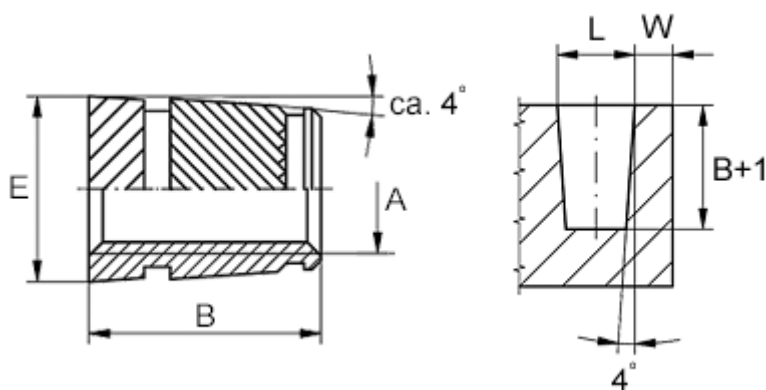

Data Sheet

Article number: 12853100080800
Description: KLEE-coil 853 100 080.800
M8 brass

Measures

Female thread A	= M8
Length B	= 12.0
Min distance to edge W	= 3.0
Outer diameter E	= 11.2
Recommended bore diameter $W + 0.1$	= 10.9